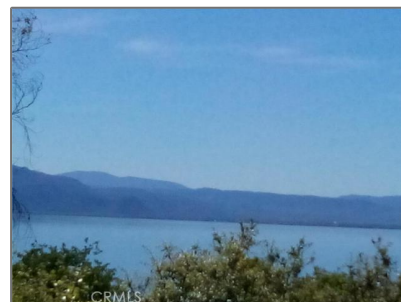

Land For Sale

- Springe

Basic Details

Listing Type: **For Sale**

Property Type: **Land**

Price: **\$24,900**

Lot Area: **0.28 Sqft**

View: **Canyon**