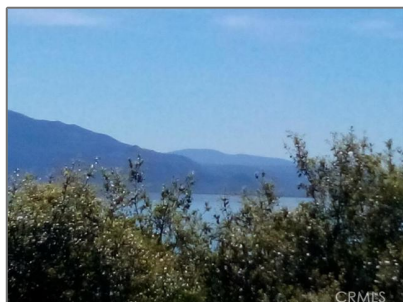

Land For Sale

- Springe

Basic Details

Listing Type: **For Sale**

Property Type: **Land**

Price: **\$24,900**

Lot Area: **0.28 Sqft**

View: **Canyon**