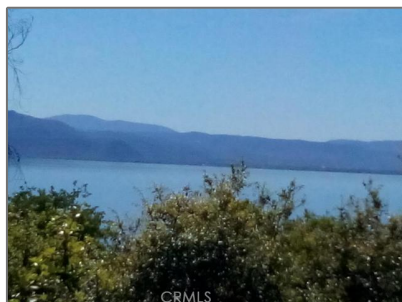

Land For Sale

- Springe

Basic Details

Listing Type: **For Sale**

Property Type: **Land**

Price: **\$24,900**

Lot Area: **0.28 Sqft**

View: **Canyon**