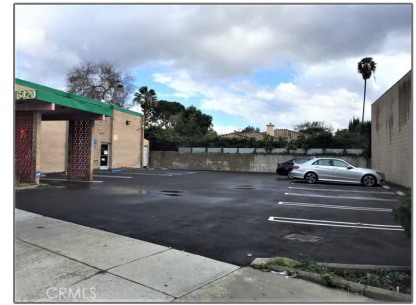

## Basic Details

|                |                    |
|----------------|--------------------|
| Listing Type:  | <b>For Sale</b>    |
| Property Type: | <b>Commercial</b>  |
| Price:         | <b>\$1,750,000</b> |
| Year Built:    | <b>1973</b>        |
| View:          | <b>Mountain(s)</b> |
| Country:       | <b>US</b>          |
| Listing ID:    | <b>WS20232000</b>  |