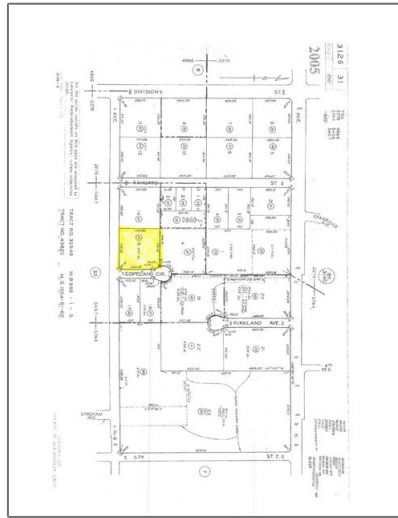

## Basic Details

Listing Type:	<b>For Sale</b>
Property Type:	<b>Land</b>
Price:	<b>\$499,000</b>
Lot Area:	<b>89,891 Sqft</b>
View:	<b>Neighborhood, park/ greenbelt, see Remarks</b>

Country: **US**

Listing ID: **SR19023244**