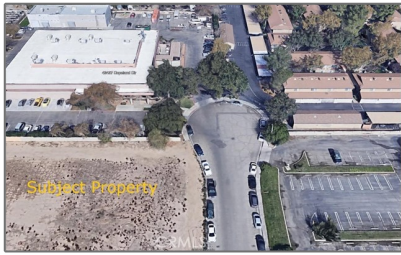

# Land For Sale

- 0 Copeland Cir. & E. Ave. K-4

## Basic Details

Listing Type:	<b>For Sale</b>
Property Type:	<b>Land</b>
Price:	<b>\$499,000</b>
Lot Area:	<b>89,891 Sqft</b>
View:	<b>Neighborhood, park/ greenbelt, see Remarks</b>

Country: **US**

Listing ID: **SR19023244**