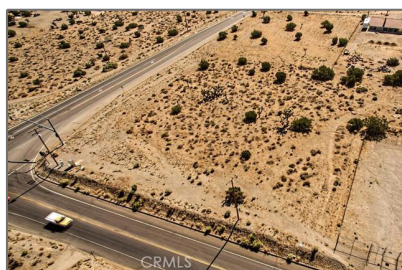

Land For Sale

- 0 Phelan/BeekleyRoad

Basic Details

Listing Type: **For Sale**

Property Type: **Land**

Price: **\$319,900**

Lot Area: **77,101 Sqft**

View: **Mountain(s), panoramic, city Lights**