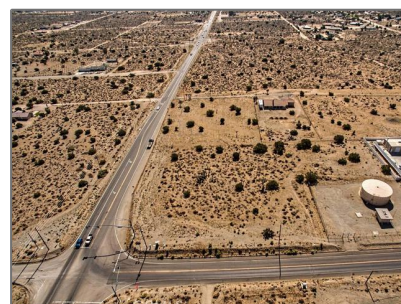

Land For Sale

- 0 Phelan/BeekleyRoad

Basic Details

Listing Type: **For Sale**

Property Type: **Land**

Price: **\$319,900**

Lot Area: **77,101 Sqft**

View: **Mountain(s), panoramic, city Lights**