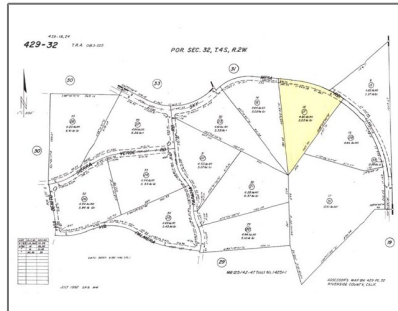

Land For Sale

- 23395 Sky Mesa Road

Basic Details

| | |
|----------------|-----------------------|
| Listing Type: | For Sale |
| Property Type: | Land |
| Price: | \$129,000 |
| Lot Area: | 227,383 Sqft |
| View: | Lake,panoramic |
| Country: | US |
| Listing ID: | LG19033560 |