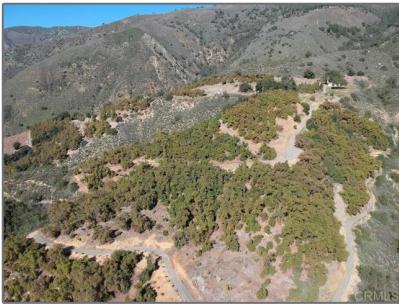

## Basic Details

Listing Type:	<b>For Sale</b>
Property Type:	<b>Land</b>
Price:	<b>\$595,000</b>
View:	<b>City Lights, hills, mountain(s), panoramic</b>
Country:	<b>US</b>
Listing ID:	<b>190008997</b>