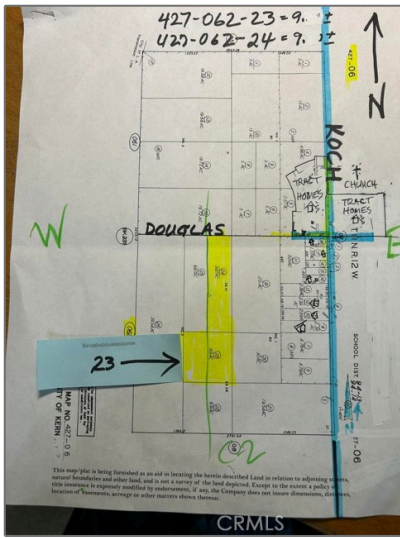

Land For Sale

- 16000 NEAR KOCH, Mojave, California, 93501

Basic Details

Status: **Active**

Listing Type: **For Sale**

Property Type: **Land**

Property SubType: **Single Family Residence**

Price: **$19,950**

Price Per Square Foot: **$0**

Lot Area: **9.90 Sqft**

View: **Mountain(s)**

Bathrooms: **4**

Country: **US**

State: **California**

County: **Kern**

City: **Mojave**

Zipcode: **93501**

Listing ID: **SR24221401**

Features

☒ View: **Desert**

Association: **0**

Senior Community: **0**

☒ Community Features: **Hiking**

☒ Parking: **Garage Door Opener, Garage**

☒ Lot Features: **Agricultural, Desert Back**

☒ Laundry: **Dryer Included, Washer Included**

☒ Flooring: **Carpet**