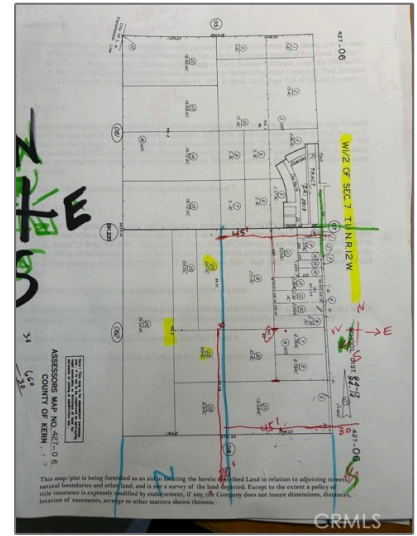

Land For Sale

- 16000 NEAR KOCH, Mojave, California, 93501

Basic Details

Status: **Active**

Listing Type: **For Sale**

Property Type: **Land**

Property SubType: **Single Family Residence**

Price: **$19,950**

Price Per Square Foot: **$0**

Lot Area: **9.90 Sqft**

View: **Mountain(s)**

Bathrooms: **4**

Country: **US**

State: **California**

County: **Kern**

City: **Mojave**

Zipcode: **93501**

Listing ID: **SR24221401**

Features

☒ View: **Desert**

Association: **0**

Senior Community: **0**

☒ Community Features: **Hiking**

☒ Parking: **Garage Door Opener, Garage**

☒ Lot Features: **Agricultural, Desert Back**

☒ Laundry: **Dryer Included, Washer Included**

☒ Flooring: **Carpet**