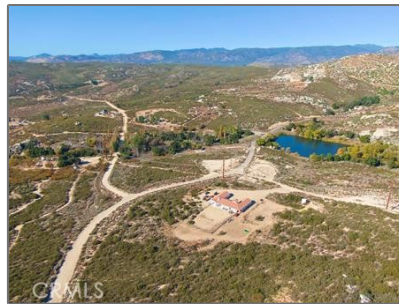

Land For Sale

- 0 Stagecoach Springs Road, Pine Valley, California, 91962

Basic Details

Status:	Active
Listing Type:	For Sale
Property Type:	Land
Property SubType:	Single Family Residence
Price:	\$3,500,000
Price Per Square Foot:	\$8
Lot Area:	9.68 Sqft
View:	Mountain(s)
Country:	US
State:	California
County:	San Diego
City:	Pine Valley
Zipcode:	91962
Listing ID:	PW24223266