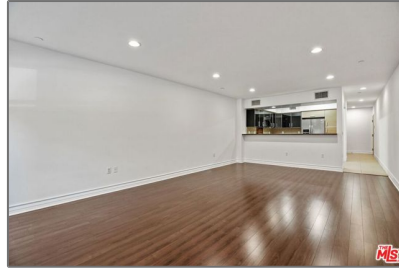

Residential Rent For Rent

1,678 Sqft - 1500 Purdue, Los Angeles, California, 90025

Basic [Details](#)

Status:	Active
Listing Type:	For Rent
Property Type:	Residential Rent
Property SubType:	Condominium
Price:	\$4,895
Price Per Square Foot:	\$3
Square Footage:	1,678 Sqft
Lot Area:	0.46 Sqft
View:	Mountain(s)
Bedrooms:	3
Bathrooms:	3
Bathrooms (Full):	3
State:	California
County:	Los Angeles
City:	Los Angeles
Zipcode:	90025
Listing ID:	24458299