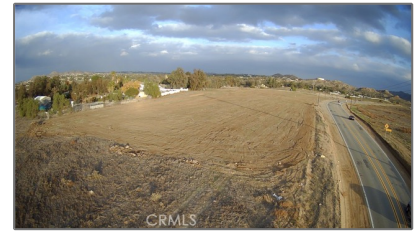

Land For Sale

- 0 El Sabronte, Riverside, California, 92504

Basic Details

Status:	Active
Listing Type:	For Sale
Property Type:	Land
Property SubType:	Single Family Residence
Price:	\$725,000
Price Per Square Foot:	\$5
Lot Area:	3.62 Sqft
View:	Mountain(s)
Country:	US
State:	California
County:	Riverside
City:	Riverside
Zipcode:	92504
Listing ID:	PW24227079

Lot Features: **Agricultural, Level With Street, Rectangular Lot, Level, Horse Property Unimproved, Horse Property, Value In Land, Lot Over 40000 Sqft, Corner Lot, No Landscaping, Utilities - Overhead**