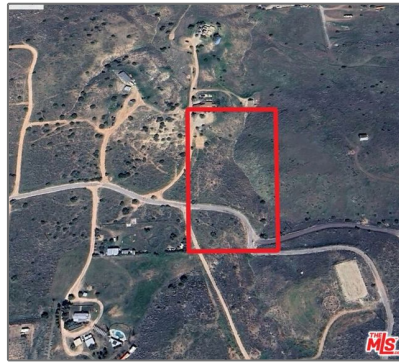

# Land For Sale

- 0 Rush Canyon Road, Palmdale, California, 93550

## Basic Details

Status: **Active**

Listing Type: **For Sale**

Property Type: **Land**

Property SubType: **Single Family Residence**

Price: **\$80,000**

Price Per Square Foot: **\$0**

Lot Area: **5.01 Sqft**

View: **Mountain(s)**

Country: **US**

State: **California**

County: **Los Angeles**

City: **Palmdale**

Zipcode: **93550**

Listing ID: **24460533**