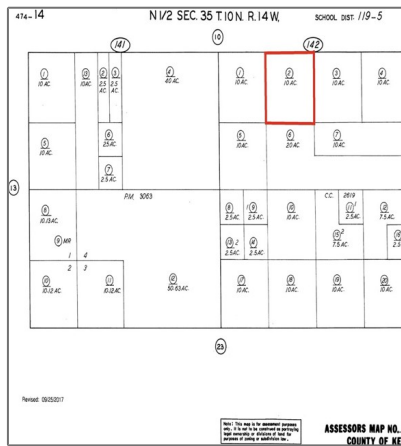

# Land For Sale

- 11400 Champagne, Rosamond, California, 93560

## Basic Details

Status:	<b>Active</b>
Listing Type:	<b>For Sale</b>
Property Type:	<b>Land</b>
Property SubType:	<b>Single Family Residence</b>
Price:	<b>\$79,000</b>
Price Per Square Foot:	<b>\$0</b>
Lot Area:	<b>10 Sqft</b>
View:	<b>Mountain(s)</b>
Country:	<b>US</b>
State:	<b>California</b>
County:	<b>Kern</b>
City:	<b>Rosamond</b>
Zipcode:	<b>93560</b>
Listing ID:	<b>SR24228098</b>

Parcel Number:	<b>47414202006</b>
Lot Size Square Feet:	<b>435,600</b>
TaxAnnualAmount:	<b>\$0</b>
TaxYear:	<b>0</b>
Taxes:	<b>\$0</b>
Guest House SqFt:	<b>0</b>
Approx Lot SqFt:	<b>0</b>
<input checked="" type="checkbox"/> Special Listing Conditions:	<a href="#">Standard</a>