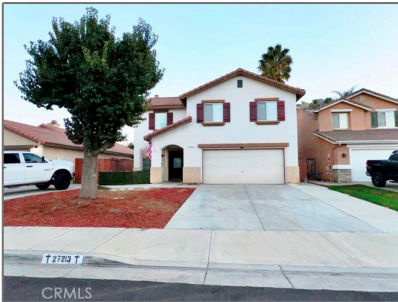

# Residential Rent For Rent

1,793 Sqft - 27213 FrostCourt, Menifee,  
California, 92584

## Basic Details

Status: **Active**

Listing Type: **For Rent**

Property Type: **Residential Rent**

Property SubType: **Single Family Residence**

Price: **\$3,000**

Price Per Square Foot: **\$2**

Square Footage: **1,793 Sqft**