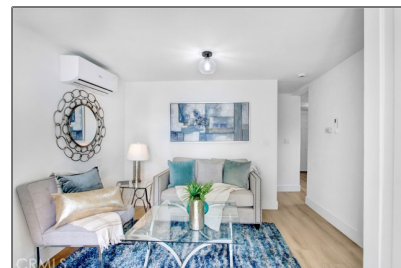

## Basic Details

Status:	<b>Active</b>
Listing Type:	<b>For Sale</b>
Property Type:	<b>Residential</b>
Property SubType:	<b>Single Family Residence</b>
Price:	<b>\$449,000</b>
Price Per Square Foot:	<b>\$802</b>
Square Footage:	<b>560 Sqft</b>
Lot Area:	<b>0.14 Sqft</b>
Year Built:	<b>1947</b>
View:	<b>Mountain(s)</b>
Bedrooms:	<b>2</b>
Bathrooms:	<b>1</b>
Bathrooms (Full):	<b>1</b>
Country:	<b>US</b>
State:	<b>California</b>
County:	<b>San Bernardino</b>
City:	<b>Redlands</b>
Zipcode:	<b>92374</b>
Listing ID:	<b>IV24219619</b>