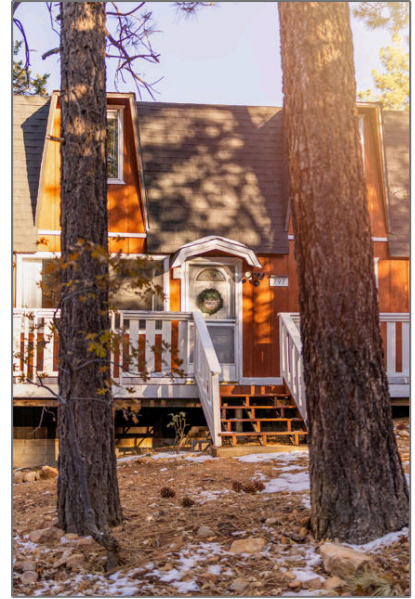

# Residential For Sale

926 Sqft - 797 MorenoLane, Sugarloaf, California, 92386

## Basic Details

Status:	<b>Active</b>
Listing Type:	<b>For Sale</b>
Property Type:	<b>Residential</b>
Property SubType:	<b>Single Family Residence</b>
Price:	<b>\$365,000</b>
Price Per Square Foot:	<b>\$394</b>
Square Footage:	<b>926 Sqft</b>
Lot Area:	<b>0.17 Sqft</b>
Year Built:	<b>1973</b>
View:	<b>Mountain(s)</b>
Bedrooms:	<b>2</b>
Bathrooms:	<b>1</b>
Bathrooms (Full):	<b>1</b>
Country:	<b>US</b>