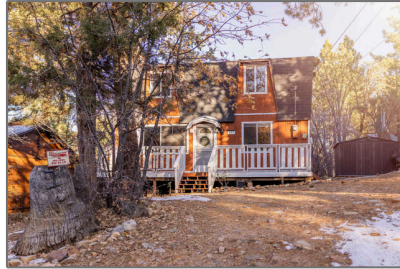

# Residential For Sale

926 Sqft - 797 MorenoLane, Sugarloaf, California, 92386

## Basic Details

Status:	<b>Active</b>
Listing Type:	<b>For Sale</b>
Property Type:	<b>Residential</b>
Property SubType:	<b>Single Family Residence</b>
Price:	<b>\$365,000</b>
Price Per Square Foot:	<b>\$394</b>
Square Footage:	<b>926 Sqft</b>
Lot Area:	<b>0.17 Sqft</b>
Year Built:	<b>1973</b>
View:	<b>Mountain(s)</b>
Bedrooms:	<b>2</b>
Bathrooms:	<b>1</b>
Bathrooms (Full):	<b>1</b>
Country:	<b>US</b>