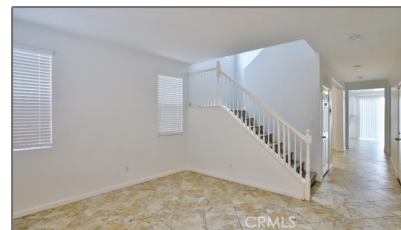

Residential For Sale

2,739 Sqft - 13957 KatelynStreet, Hesperia,
California, 92345

Basic Details

Status:	Active
Listing Type:	For Sale
Property Type:	Residential
Property SubType:	Single Family Residence
Price:	\$513,300
Price Per Square Foot:	\$187
Square Footage:	2,739 Sqft
Lot Area:	0.11 Sqft
Year Built:	2004
View:	Mountain(s)
Bedrooms:	5
Bathrooms:	3
Bathrooms (Full):	3
Country:	US
State:	California
County:	San Bernardino
City:	Hesperia
Zipcode:	92345
Listing ID:	PW24252905

MLS Addon

Parcel Number: **0405093140000**

Lot Size Square Feet: **4,808**

Tax Annual Amount: **\$0**

✓	Room Kitchen Features:	Quartz Counters, Remodeled Kitchen, Kitchen Open To Family Room
---	------------------------	---