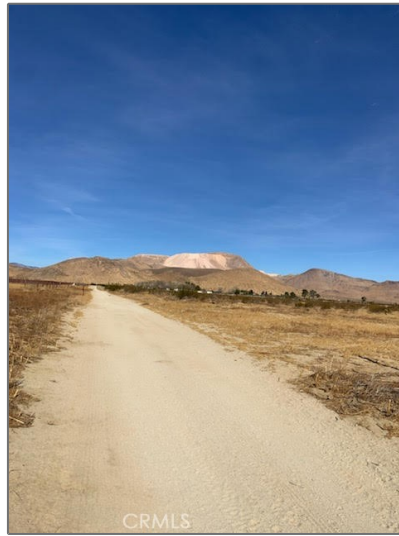

Land For Sale

- 0 0, Rosamond, California, 93560

Basic [Details](#)

Status: **Active**

Listing Type: **For Sale**

Property Type: **Land**

Property SubType: **Single Family Residence**

Price: **\$35,000**

Price Per Square Foot: **\$1**

Lot Area: **1.25 Sqft**

View: **Mountain(s)**

Country: **US**

State: **California**

County: **Kern**

City: **Rosamond**

Zipcode: **93560**