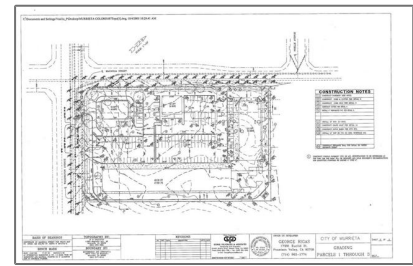

Land For Sale

- Washington

Basic Details

Listing Type:	For Sale
Property Type:	Land
Price:	\$2,500,000
Lot Area:	1.34 Sqft
View:	Desert,panoramic
Country:	US
Listing ID:	SW15252402

MLS Addon

TaxAnnualAmount:	\$0
Taxes:	\$0
Guest House SqFt:	0
Approx Lot SqFt:	0