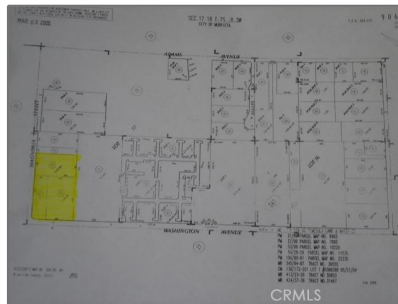

Land For Sale

- Washington

Basic Details

Listing Type:	For Sale
Property Type:	Land
Price:	\$2,500,000
Lot Area:	1.34 Sqft
View:	Desert,panoramic
Country:	US
Listing ID:	SW15252402

MLS Addon

TaxAnnualAmount:	\$0
Taxes:	\$0
Guest House SqFt:	0
Approx Lot SqFt:	0