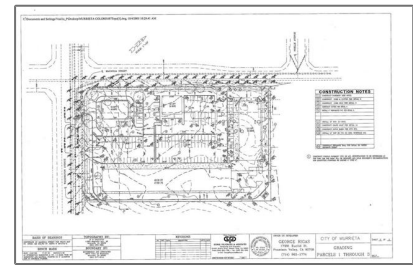

Land For Sale

- Washington

Basic Details

Listing Type:	For Sale
Property Type:	Land
Price:	\$2,500,000
Lot Area:	1.34 Sqft
View:	Desert,panoramic
Country:	US
Listing ID:	SW15252402

MLS Addon

TaxAnnualAmount:	\$0
Taxes:	\$0
Guest House SqFt:	0
Approx Lot SqFt:	0