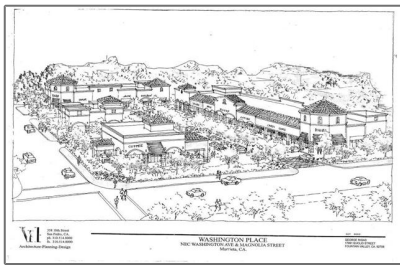

Land For Sale

- Washington

Basic Details

Listing Type:	For Sale
Property Type:	Land
Price:	\$2,500,000
Lot Area:	1.34 Sqft
View:	Desert,panoramic
Country:	US
Listing ID:	SW15252402

MLS Addon

TaxAnnualAmount:	\$0
Taxes:	\$0
Guest House SqFt:	0
Approx Lot SqFt:	0