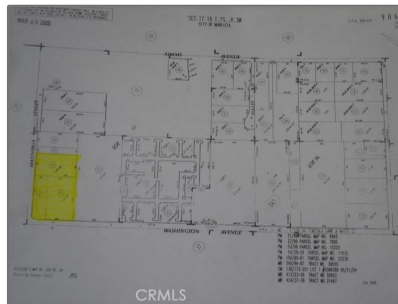

Land For Sale

- Washington

Basic Details

Listing Type:	For Sale
Property Type:	Land
Price:	\$2,500,000
Lot Area:	1.34 Sqft
View:	Desert,panoramic
Country:	US
Listing ID:	SW15252402

MLS Addon

TaxAnnualAmount:	\$0
Taxes:	\$0
Guest House SqFt:	0
Approx Lot SqFt:	0