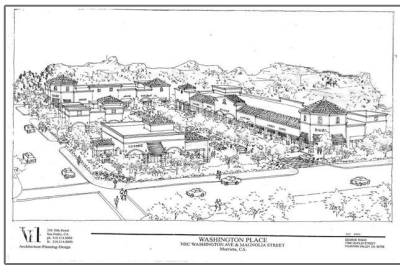

Land For Sale

- Washington

Basic Details

Listing Type:	For Sale
Property Type:	Land
Price:	\$2,500,000
Lot Area:	1.34 Sqft
View:	Desert,panoramic
Country:	US
Listing ID:	SW15252402

MLS Addon

TaxAnnualAmount:	\$0
Taxes:	\$0
Guest House SqFt:	0
Approx Lot SqFt:	0