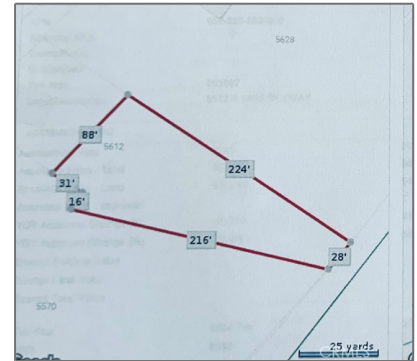

Land For Sale

- 5612 Skyway, Paradise, California, 95969

Basic Details

Status:	Active
Listing Type:	For Sale
Property Type:	Land
Property SubType:	Single Family Residence
Price:	\$34,000
Price Per Square Foot:	\$2
Lot Area:	0.36 Sqft
View:	Mountain(s)
Country:	US
State:	California
County:	Butte
City:	Paradise
Zipcode:	95969
Listing ID:	SN24024556

MLS Addon

Zoning: **C2**

Parcel Number: **052250052000**

Lot Size Square Feet: **15,682**

Lot Size Dimensions: **see photos**

TaxAnnualAmount: **\$741**

TaxYear: **0**

Taxes: **\$0**