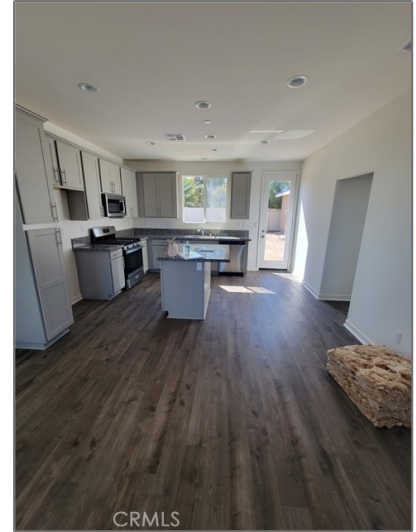

Residential Rent For Rent

1,733 Sqft - 360 FaithCircle, Perris, California, 92570

Basic Details

Status:	Active
Listing Type:	For Rent
Property Type:	Residential Rent
Property SubType:	Single Family Residence
Price:	\$3,000
Price Per Square Foot:	\$2
Square Footage:	1,733 Sqft
Lot Area:	0.14 Sqft
Year Built:	2023
View:	Mountain(s)
Bedrooms:	4
Bathrooms:	3
Bathrooms (Full):	3
Country:	US
State:	California