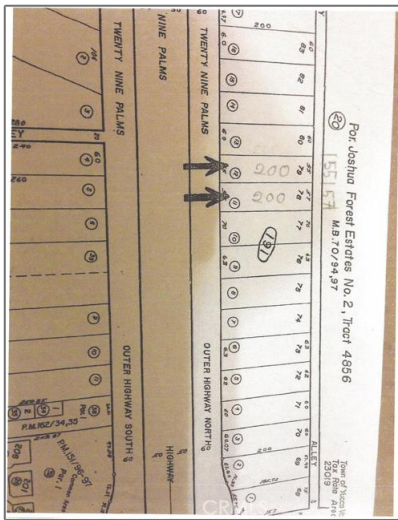

Land For Sale

- Twentynine Palms Hwy

Basic Details

Listing Type:	For Sale
Property Type:	Land
Price:	\$259,001
Lot Area:	0.50 Sqft
View:	City Lights, mountain(s)
Country:	US
Listing ID:	EV16110739

MLS Addon