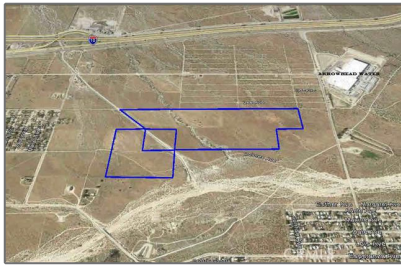

Land For Sale

- ELM

Basic Details

Listing Type: **For Sale**

Property Type: **Land**

Price: **\$1,175,000**

Lot Area: **115 Sqft**

View: **Canyon,mountain(s)**