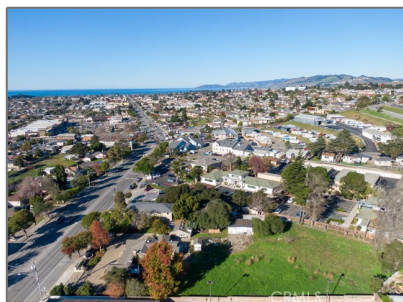

## Basic Details

Listing Type:	<b>For Sale</b>
Property Type:	<b>Commercial</b>
Price:	<b>\$1,550,000</b>
Year Built:	<b>1945</b>
View:	<b>Mountain(s)</b>
Country:	<b>US</b>
Listing ID:	<b>SP19258153</b>