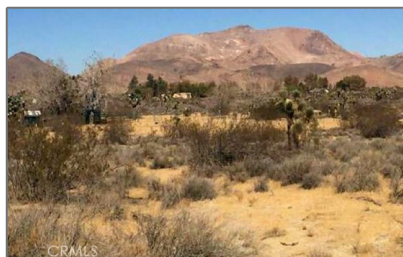

## Basic Details

Listing Type: **For Sale**

Property Type: **Land**

Price: **\$70,000**

Lot Area: **20 Sqft**

View: **Canyon, mountain(s)**

Country: **US**

Listing ID: **PV16748170**