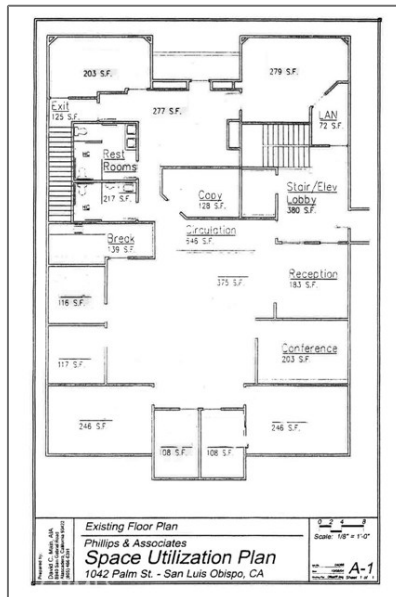

Commercial Rent For Sale

- Palm

Basic Details

Listing Type:	For Sale
Property Type:	Commercial Rent
Price:	\$2
Lot Area:	0.23 Sqft
Year Built:	1994
View:	Mountain(s)
Country:	US
Listing ID:	PI19276886

MLS Addon