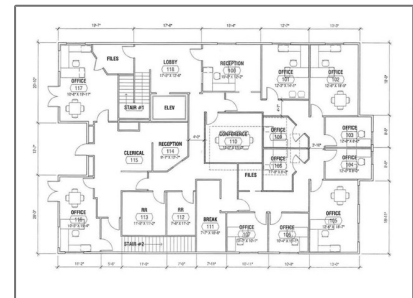

Commercial Rent For Sale

- Palm

Basic Details

Listing Type:	For Sale
Property Type:	Commercial Rent
Price:	\$2
Lot Area:	0.23 Sqft
Year Built:	1994
View:	Mountain(s)
Country:	US
Listing ID:	PI19276886

MLS Addon