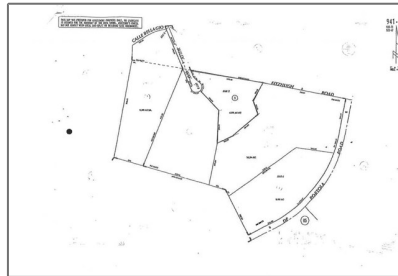

Land For Sale

- Willy

Basic Details

Listing Type:	For Sale
Property Type:	Land
Price:	\$439,000
Lot Area:	4.88 Sqft
View:	Canyon,mountain(s)
Country:	US
Listing ID:	SW17051075

MLS Addon

TaxAnnualAmount:	\$0
Taxes:	\$0
Guest House SqFt:	0
Approx Lot SqFt:	0