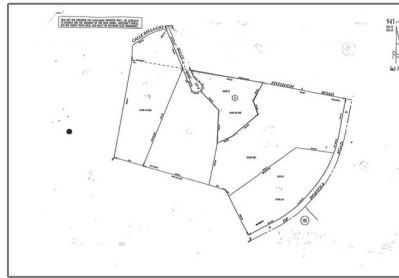

Land For Sale

- Willy

Basic Details

Listing Type:	For Sale
Property Type:	Land
Price:	\$439,000
Lot Area:	4.88 Sqft
View:	Canyon,mountain(s)
Country:	US
Listing ID:	SW17051075

MLS Addon

TaxAnnualAmount:	\$0
Taxes:	\$0
Guest House SqFt:	0
Approx Lot SqFt:	0