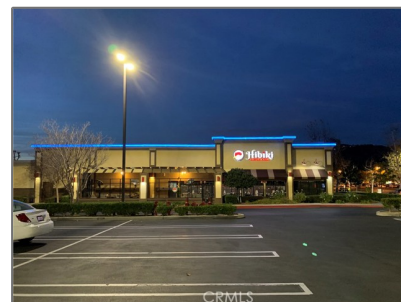

## Basic Details

Listing Type: **For Sale**

Property Type: **Commercial**

Price: **\$4,100,000**

View: **Mountain(s)**

Country: **US**

Listing ID: **PW20014940**