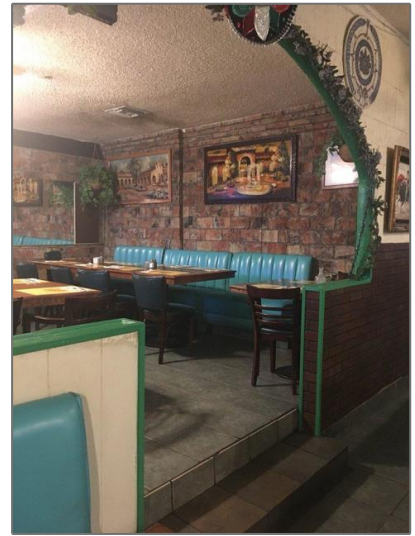

Commercial For Sale

- Palm

Basic [Details](#)

Listing Type:	For Sale
Property Type:	Commercial
Price:	\$1,900,000
Year Built:	1962
View:	Mountain(s)
Country:	US
Listing ID:	219037721PS

Features

Heating System