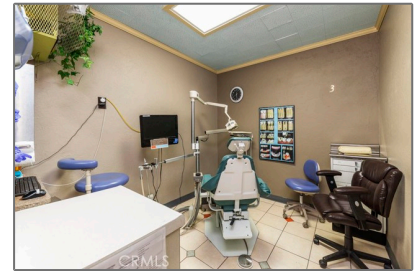

## Basic Details

Listing Type:	<b>For Sale</b>
Property Type:	<b>Commercial</b>
Price:	<b>\$268,000</b>
Year Built:	<b>1962</b>
View:	<b>Mountain(s)</b>
Country:	<b>US</b>
Listing ID:	<b>JT20021927</b>