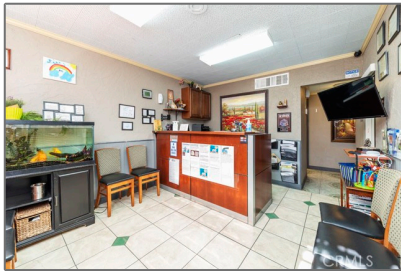

## Basic Details

Listing Type:	<b>For Sale</b>
Property Type:	<b>Commercial</b>
Price:	<b>\$268,000</b>
Year Built:	<b>1962</b>
View:	<b>Mountain(s)</b>
Country:	<b>US</b>
Listing ID:	<b>JT20021927</b>