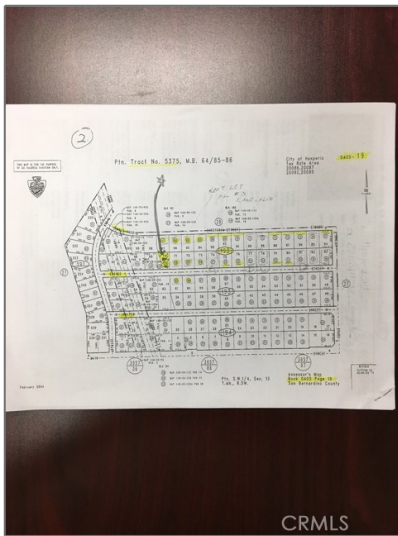

Land For Sale

- Spruce

Basic Details

Listing Type:	For Sale
Property Type:	Land
Price:	\$34,000
Lot Area:	0.29 Sqft
View:	City Lights
Country:	US
Listing ID:	SB17126255

MLS Addon

Tax Annual Amount:	\$0
Taxes:	\$0
Guest House SqFt:	0
Approx Lot SqFt:	0