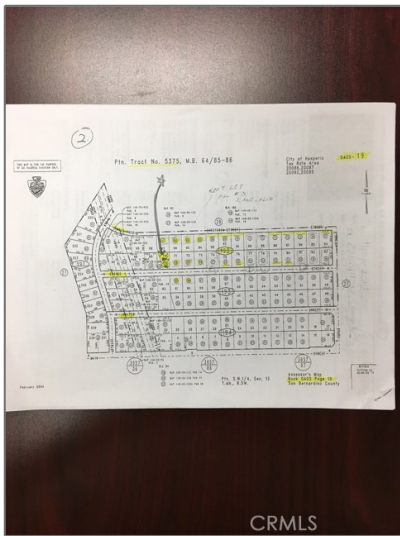

Land For Sale

- Spruce

Basic Details

Listing Type:	For Sale
Property Type:	Land
Price:	\$34,000
Lot Area:	0.29 Sqft
View:	City Lights
Country:	US
Listing ID:	SB17126255

MLS Addon

TaxAnnualAmount:	\$0
Taxes:	\$0
Guest House SqFt:	0
Approx Lot SqFt:	0