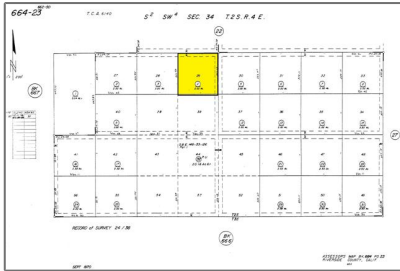

Land For Sale

- 0 Orma Vista Drive, Desert Hot Springs, California, 92240

Basic Details

Status: **Active**

Listing Type: **For Sale**

Property Type: **Land**

Property SubType: **Single Family Residence**

Price: **$40,000**

View: **Mountain(s)**

Country: **US**

State: **California**

County: **Riverside**

City: **Desert Hot Springs**

Zipcode: **92240**

Listing ID: **219070354DA**

MLS Addon

Zoning: **10GB82Z9JESV**

Parcel Number: **664230004**

TaxAnnualAmount: **$0**

TaxYear: **0**

Taxes: **$0**

Features

☒ View: **Mountain(s), Desert**

Association: **1**

Senior Community: **0**

☒ Sewer: **Unknown**