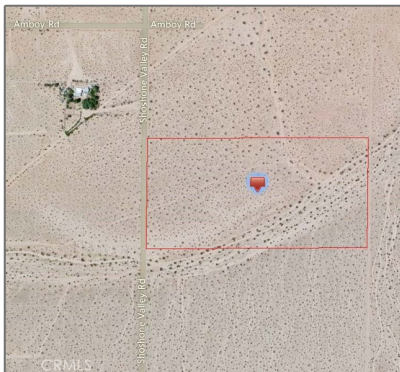

## Basic Details

Listing Type: **For Sale**

Property Type: **Land**

Price: **\$32,800**

Lot Area: **20 Sqft**

View: **Mountain(s),lake,d  
esert,trees/woods**

Country: **US**

Listing ID: **SW17185965**