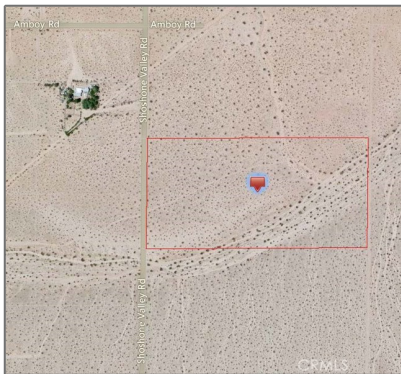

## Basic Details

Listing Type: **For Sale**

Property Type: **Land**

Price: **\$32,800**

Lot Area: **20 Sqft**

View: **Mountain(s),lake,d  
esert,trees/woods**

Country: **US**

Listing ID: **SW17185965**