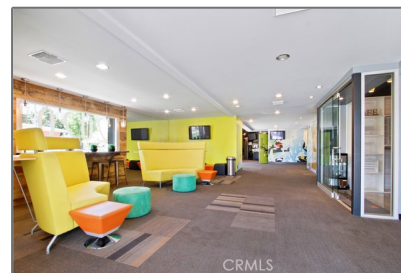

## Basic Details

Listing Type:	<b>For Sale</b>
Property Type:	<b>Commercial</b>
Price:	<b>\$4,300,000</b>
Year Built:	<b>1960</b>
View:	<b>Mountain(s)</b>
Country:	<b>US</b>
Listing ID:	<b>SR20080745</b>