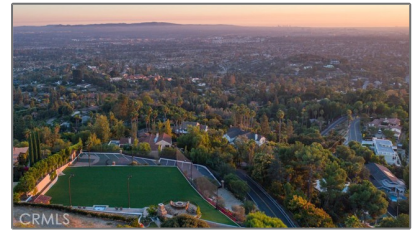

Land For Sale

- Skyline

Basic [Details](#)

Listing Type: **For Sale**

Property Type: **Land**

Price: **\$2,995,000**

Lot Area: **1.02 Sqft**

View: **Canyon,desert,neighborhood**