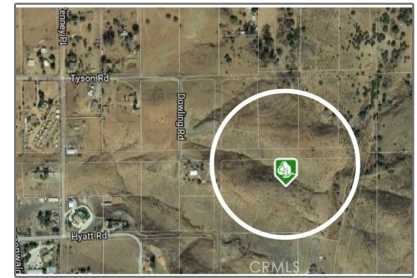

## Basic Details

Listing Type: **For Sale**

Property Type: **Land**

Price: **\$195,000**

Lot Area: **15.40 Sqft**

View: **Panoramic, mountain(s), rocks, hills**

Country: **US**

Listing ID: **SW18013721**