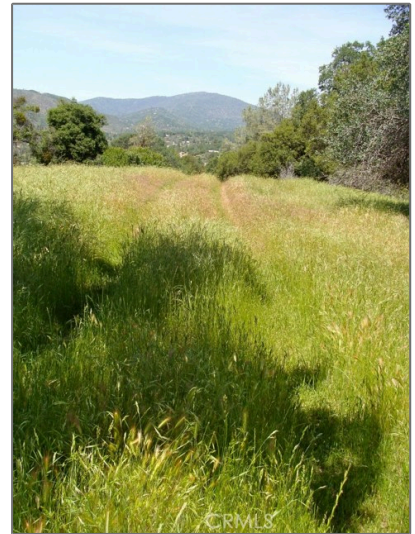

## Basic Details

Listing Type:	<b>For Sale</b>
Property Type:	<b>Land</b>
Price:	<b>\$149,000</b>
Lot Area:	<b>24.35 Sqft</b>
View:	<b>Desert,panoramic</b>
Country:	<b>US</b>
Listing ID:	<b>MP18015977</b>