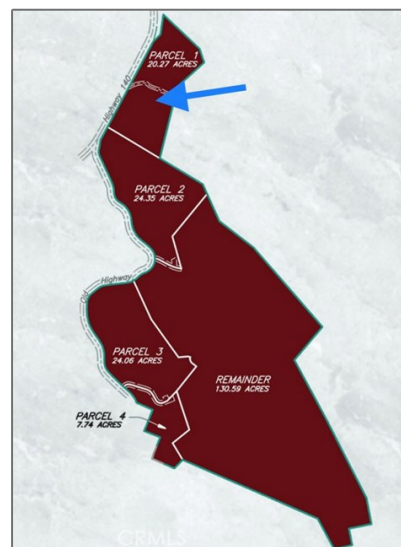

# Land For Sale

- Highway 140

## Basic Details

Listing Type:	<b>For Sale</b>
Property Type:	<b>Land</b>
Price:	<b>\$149,000</b>
Lot Area:	<b>20.27 Sqft</b>
View:	<b>City Lights,golf Course,hills,mountain(s),pool</b>
Country:	<b>US</b>
Listing ID:	<b>MP18016635</b>