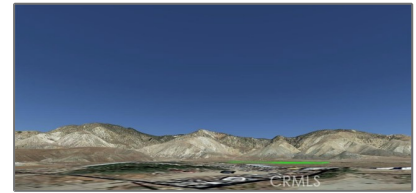

Land For Sale

- Piute Pass & Floyd Fairway

Basic Details

Listing Type: **For Sale**

Property Type: **Land**

Price: **\$20,000**

Lot Area: **1.03 Sqft**

View: **Bluff,canyon,panor
amic,see Remarks**