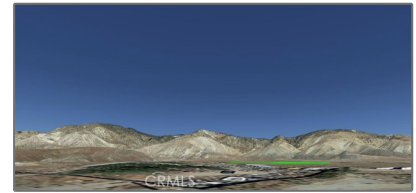

Land For Sale

- Piute Pass & Floyd Fairway

Basic Details

Listing Type: **For Sale**

Property Type: **Land**

Price: **\$20,000**

Lot Area: **1.03 Sqft**

View: **Bluff,canyon,panor
amic,see Remarks**