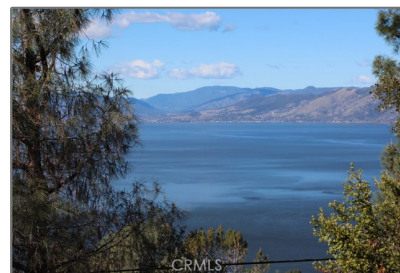

Land For Sale

- Skyline

Basic Details

Listing Type: **For Sale**

Property Type: **Land**

Price: **\$29,000**

Lot Area: **0.31 Sqft**

View: **Desert, golf Course, hills, mountain(s), panoramic, pool, valley**