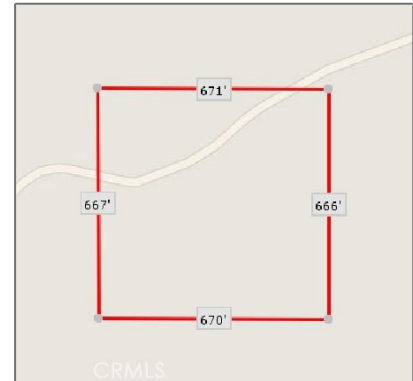

## Basic Details

|                |                    |
|----------------|--------------------|
| Listing Type:  | <b>For Sale</b>    |
| Property Type: | <b>Land</b>        |
| Price:         | <b>\$140,000</b>   |
| Lot Area:      | <b>10 Sqft</b>     |
| View:          | <b>City Lights</b> |
| Country:       | <b>US</b>          |
| Listing ID:    | <b>AR18121146</b>  |