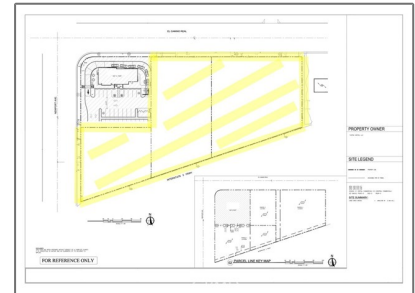

## Basic Details

Listing Type:	<b>For Sale</b>
Property Type:	<b>Commercial</b>
Price:	<b>\$6,995,000</b>
View:	<b>Mountain(s)</b>
Country:	<b>US</b>
Listing ID:	<b>SB20141144</b>

## MLS Addon

TaxAnnualAmount:	<b>\$0</b>
Taxes:	<b>\$0</b>
Guest House SqFt:	<b>0</b>
Approx Lot SqFt:	<b>0</b>