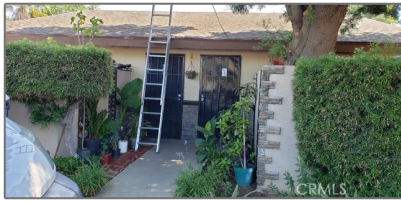

Commercial For Sale

- Towne

Basic Details

Listing Type: **For Sale**

Property Type: **Commercial**

Price: **\$2,540,000**

Year Built: **1968**

View: **Mountain(s)**