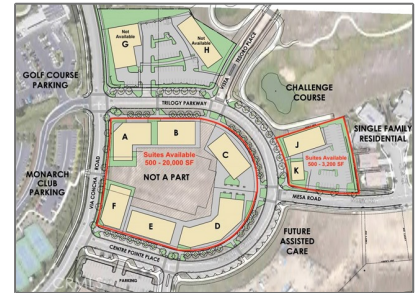

## Basic Details

|                |                        |
|----------------|------------------------|
| Listing Type:  | <b>For Sale</b>        |
| Property Type: | <b>Commercial Rent</b> |
| Price:         | <b>\$0</b>             |
| Lot Area:      | <b>1.01 Sqft</b>       |
| View:          | <b>Mountain(s)</b>     |
| Country:       | <b>US</b>              |
| Listing ID:    | <b>SC20133243</b>      |