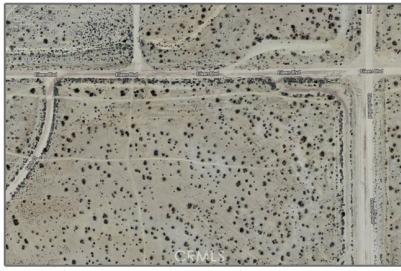

## Basic Details

Listing Type:	<b>For Sale</b>
Property Type:	<b>Land</b>
Price:	<b>\$14,900</b>
Lot Area:	<b>1.80 Sqft</b>
View:	<b>Desert,golf Course,mountain(s),panoramic</b>
Country:	<b>US</b>
Listing ID:	<b>IV18146613</b>