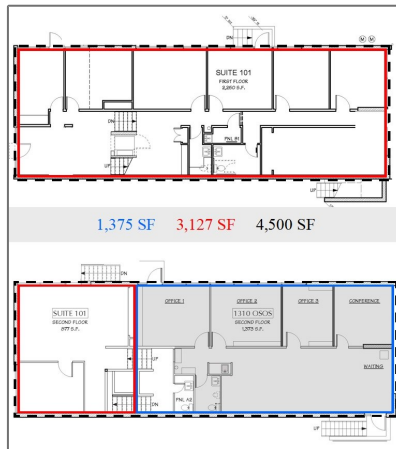

Commercial Rent For Sale

- Pacific

Basic Details

Listing Type:	For Sale
Property Type:	Commercial Rent
Price:	\$0
Lot Area:	0.21 Sqft
Year Built:	1960
View:	Mountain(s)
Country:	US
Listing ID:	SP20133850