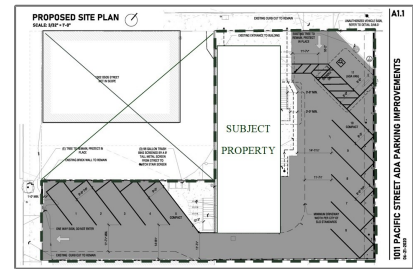

Commercial Rent For Sale

- Pacific

Basic Details

Listing Type:	For Sale
Property Type:	Commercial Rent
Price:	\$0
Lot Area:	0.21 Sqft
Year Built:	1960
View:	Mountain(s)
Country:	US
Listing ID:	SP20133850