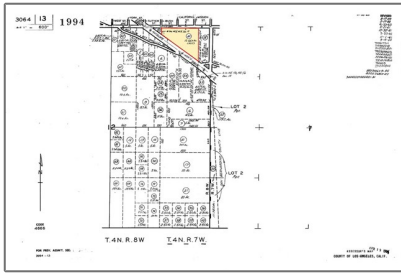

## Basic Details

Listing Type:	<b>For Sale</b>
Property Type:	<b>Land</b>
Price:	<b>\$59,999</b>
Lot Area:	<b>12.70 Sqft</b>
View:	<b>City Lights, see Remarks</b>
Country:	<b>US</b>
Listing ID:	<b>SR18128992</b>