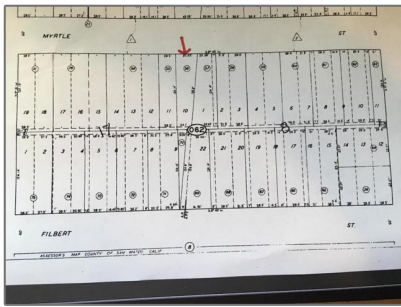

## Basic Details

Listing Type:	<b>For Sale</b>
Property Type:	<b>Land</b>
Price:	<b>\$390,000</b>
Lot Area:	<b>0.09 Sqft</b>
View:	<b>Mountain(s)</b>
Country:	<b>US</b>
Listing ID:	<b>ML81721004</b>