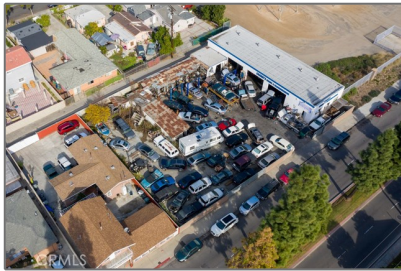

Commercial For Sale

- Somerset

Basic Details

Listing Type:	For Sale
Property Type:	Commercial
Price:	\$965,000
Year Built:	1962
View:	Mountain(s)
Country:	US
Listing ID:	SB19043359

MLS Addon

TaxAnnualAmount:	\$0
Taxes:	\$0
Guest House SqFt:	0
Approx Lot SqFt:	0