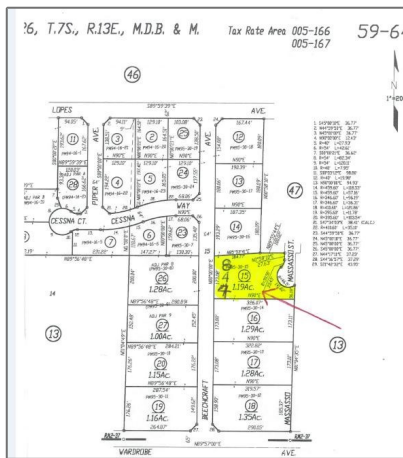

Land For Sale

- Beechcraft

Basic Details

Listing Type: **For Sale**

Property Type: **Land**

Price: **\$259,250**

Lot Area: **1 Sqft**

View: **None**

Country: **US**

Listing ID: **MC18253760**

MLS Addon

TaxAnnualAmount: **\$0**

Taxes: **\$0**

Guest House SqFt: **0**

Approx Lot SqFt: **0**

Agent Info