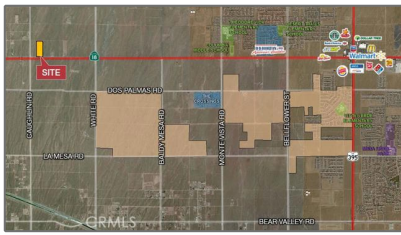

Land For Sale

- Palmdale

Basic Details

Listing Type: **For Sale**

Property Type: **Land**

Price: **\$100,000**

Lot Area: **2 Sqft**

View: **City Lights, hills, mountain(s), neighborhood, panoramic, peek-a-boo, pool, valley**